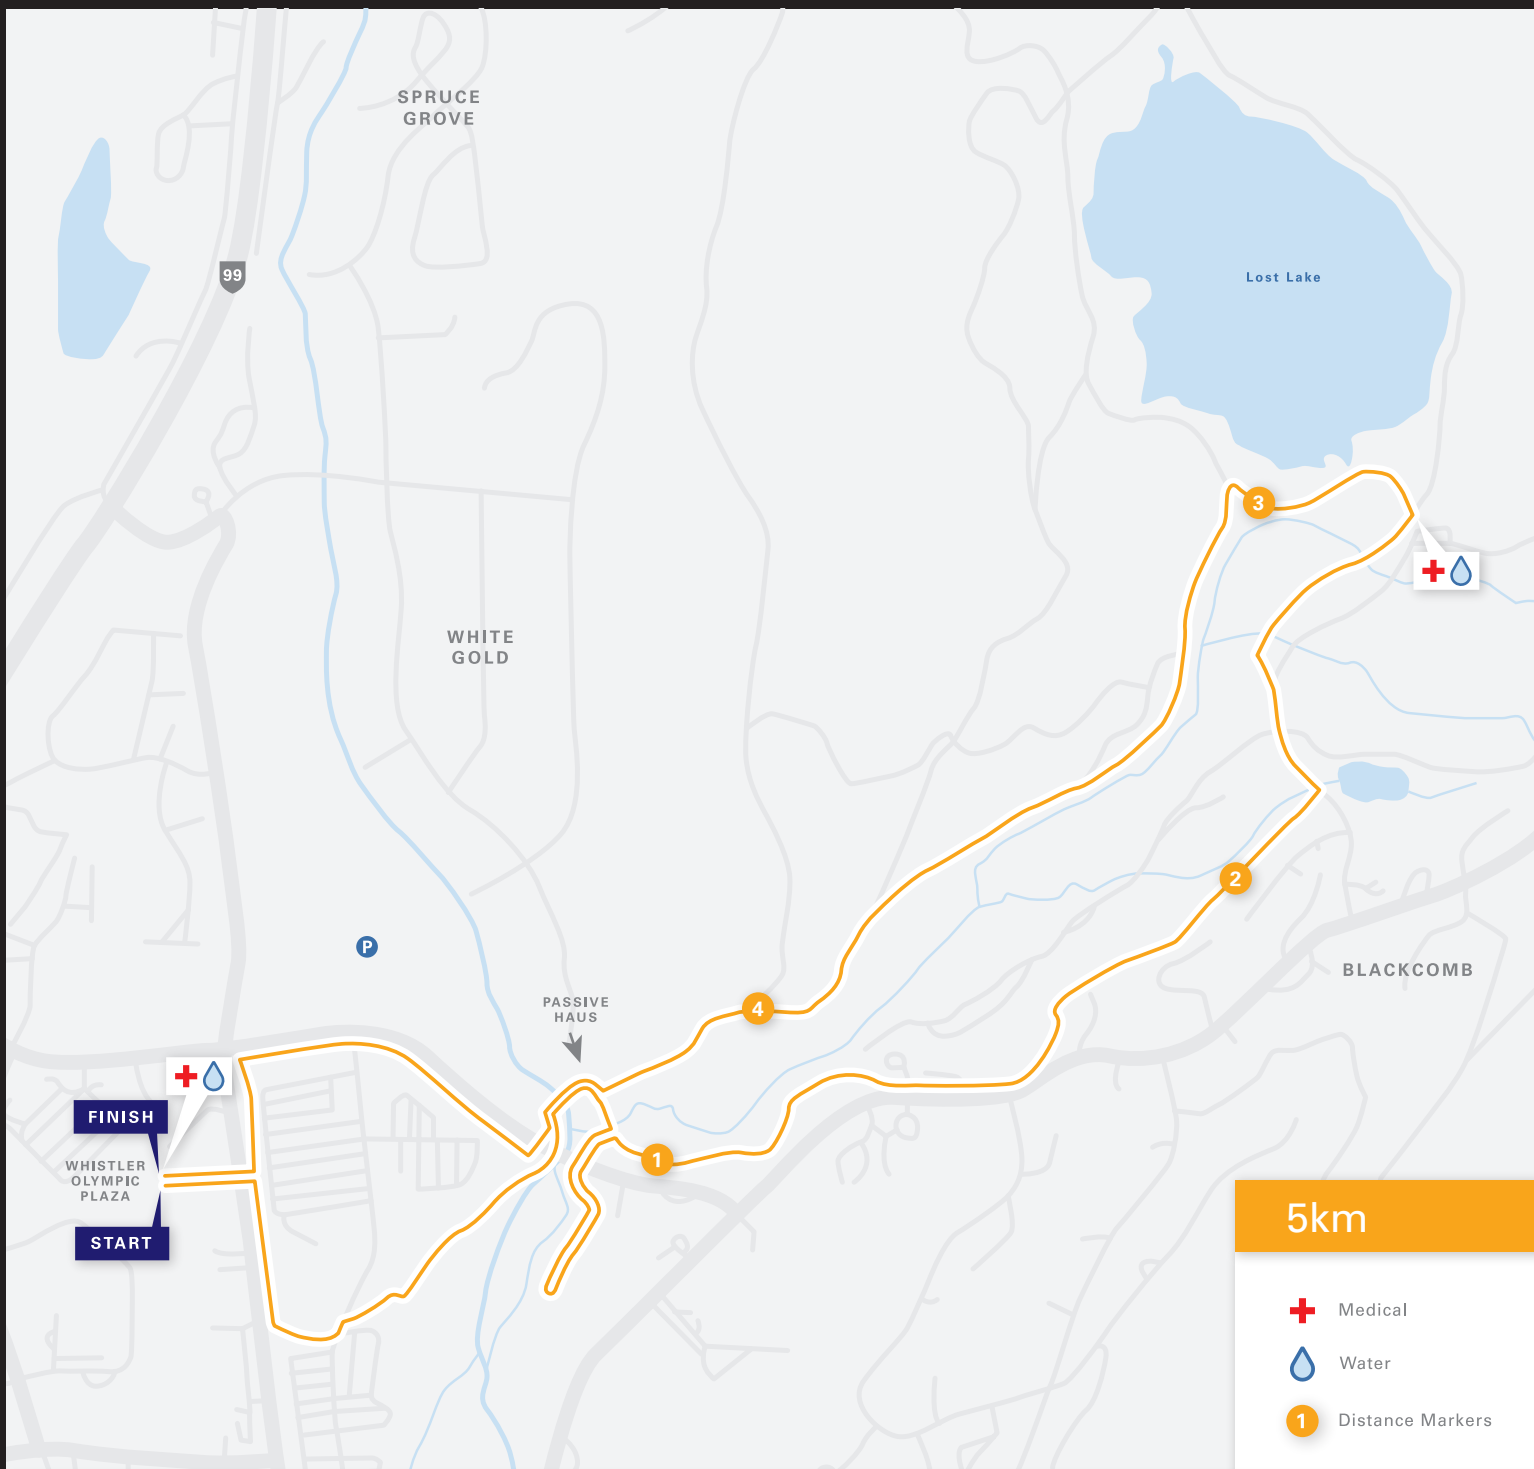

WHISTLER

HALF MARATHON

Presented by

Smartwool

go far. feel good.

5km

- Medical
- Water
- Distance Markers